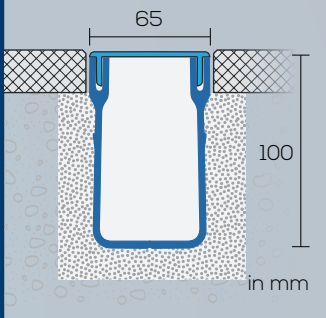

U-DRAIN pro UDP 100-65