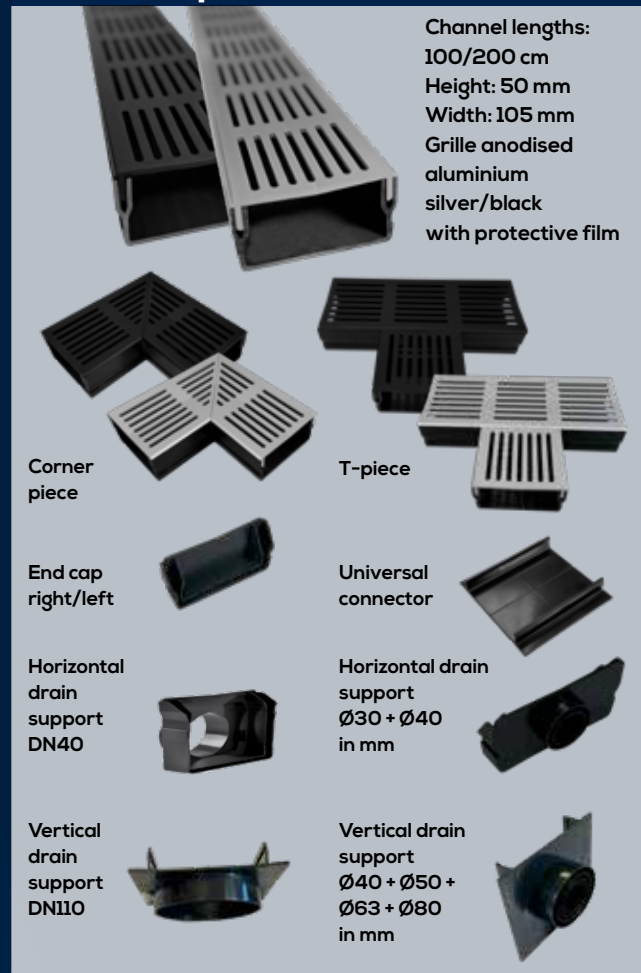

U-DRAIN pro UDP 100-65
Load capacity 93,6 kN ≈ 9,4 t

U-DRAIN pro UDP 50-100 (50-105)
Load capacity 63 kN ≈ 6,3 t

- Design gravel bed with concrete wedge is possible
- Quick installation - Channel body made from PVC
- Vertical drain can be positioned as needed

U-DRAIN PRO The Design at a glance

Design grille **Anodised aluminium**

Grille colours silver / black

Channel lengths **100 / 200 cm**

A slender beautiful design

Robust and shock-resistant

Developed for modern landscaping

U-DRAIN pro The System at a glance

Easy assembly of components using connector fittings

U-DRAIN pro UDP 100-65

U-DRAIN pro UDP 50-100 (50-105)

U-DRAIN pro offers the option of a side drain or floor drain. To install the floor drain, position the vertical drain support anywhere on the channel and cut out the bottom of the channel using a compass saw.

Then attach the support permanently to the channel using the water-resistant U-PVC adhesive from DURAL.

U-DRAIN pro - the grille and channel body can be easily shortened to the required length using a suitable saw.