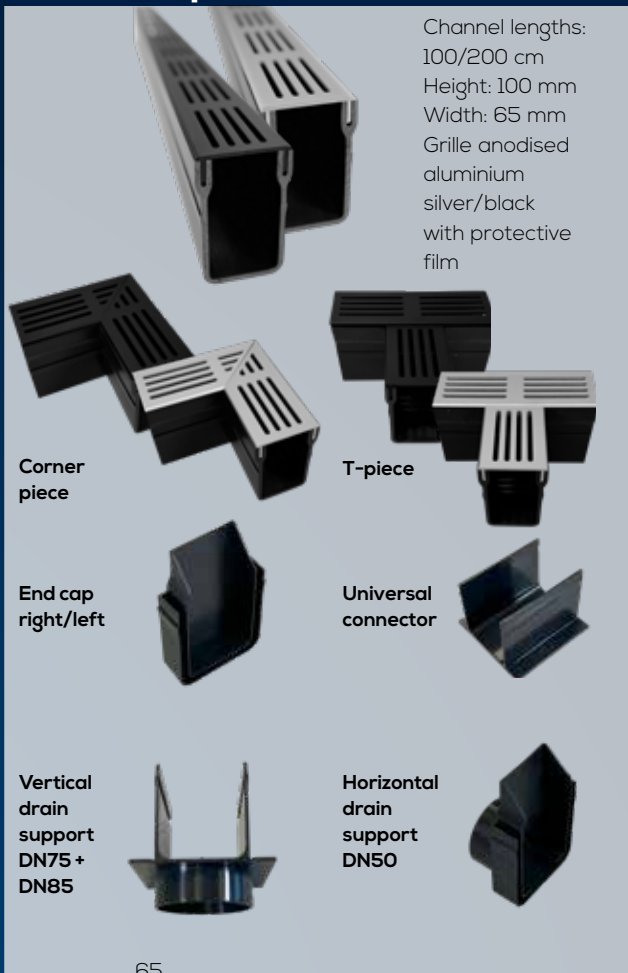

U-DRAIN pro UDP 100-65
Load capacity 93,6 kN ≈ 9,4 t

U-DRAIN pro UDP 50-100 (50-105)
Load capacity 63 kN ≈ 6,3 t

- Design gravel bed with concrete wedge is possible
- Quick installation - Channel body made from PVC
- Vertical drain can be positioned as needed

U-DRAIN PRO The Design at a glance

Design grille **Anodised aluminium**

Grille colours silver / black

Channel lengths **100 / 200 cm**

A slender beautiful design

Robust and shock-resistant

Developed for modern landscaping

U-DRAIN pro The System at a glance

Easy assembly of components using connector fittings

U-DRAIN pro UDP 100-65

U-DRAIN pro UDP 50-100 (50-105)

U-DRAIN pro offers the option of a side drain or floor drain. To install the floor drain, position the vertical drain support anywhere on the channel and cut out the bottom of the channel using a compass saw.

Then attach the support permanently to the channel using the water-resistant U-PVC adhesive from DURAL.

U-DRAIN pro - the grille and channel body can be easily shortened to the required length using a suitable saw.