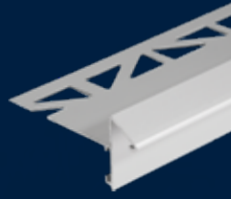

Boundary profiles