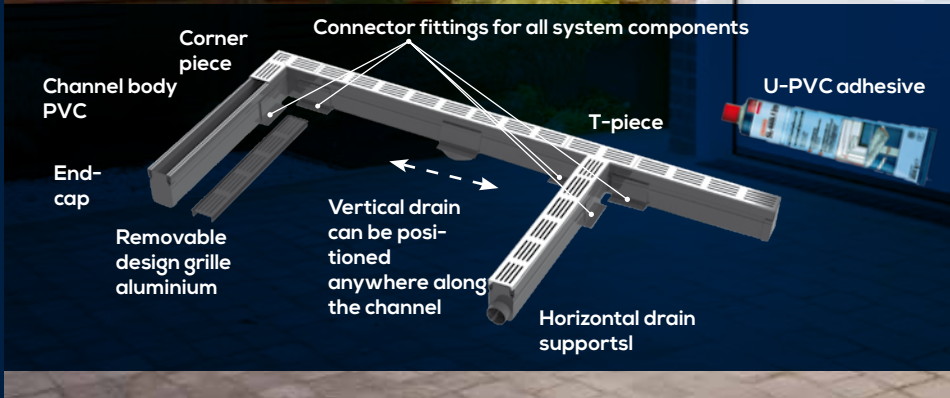

U-DRAIN pro UDP 100-65
Load capacity 93,6 kN ≈ 9,4 t

U-DRAIN pro UDP 50-100 (50-105)
Load capacity 63 kN ≈ 6,3 t

- Design gravel bed with concrete wedge is possible
- Quick installation - Channel body made from PVC
- Vertical drain can be positioned as needed

U-DRAIN PRO The Design at a glance

Design grille **Anodised aluminium**

Grille colours silver / black

Channel lengths **100 / 200 cm**

A slender beautiful design

Robust and shock-resistant

Developed for modern landscaping

U-DRAIN pro The System at a glance

Easy assembly of components using connector fittings

U-DRAIN pro UDP 100-65

U-DRAIN pro UDP 50-100 (50-105)

U-DRAIN pro offers the option of a side drain or floor drain. To install the floor drain, position the vertical drain support anywhere on the channel and cut out the bottom of the channel using a compass saw.

Then attach the support permanently to the channel using the water-resistant U-PVC adhesive from DURAL.

U-DRAIN pro - the grille and channel body can be easily shortened to the required length using a suitable saw.