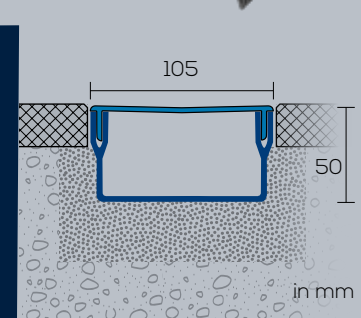

U-DRAIN PRO The Design at a glance

Design grille **Anodised aluminium**

Grille colours silver / black

Channel lengths **100 / 200 cm**

A slender beautiful design

Robust and shock-resistant

Developed for modern landscaping

U-DRAIN pro The System at a glance

Easy assembly of components using connector fittings

U-DRAIN pro UDP 100-65

U-DRAIN pro UDP 50-100 (50-105)

U-DRAIN pro offers the option of a side drain or floor drain. To install the floor drain, position the vertical drain support anywhere on the channel and cut out the bottom of the channel using a compass saw.

Then attach the support permanently to the channel using the water-resistant U-PVC adhesive from DURAL.

U-DRAIN pro - the grille and channel body can be easily shortened to the required length using a suitable saw.