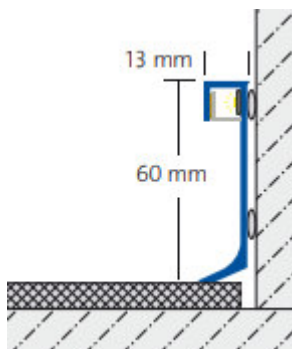

Technical data sheet

Construct LED

Illuminated skirting board made of aluminium

Technical data

Item number	According to the price list
Material skirting board	Aluminum EN AW6060
material cover	Polycarbonat
Color skirting board	silver champagne titanium
color cover	white black gray
Dimensions skirting	Length: 250mm Width: 13mm Height: 60mm Inner dimension for LED Stripe: 9 mm
Dimensions cover	250cm x 11mm x 10mm
Assembly	adhesive mounting Recommended adhesive: Dural Speedflex