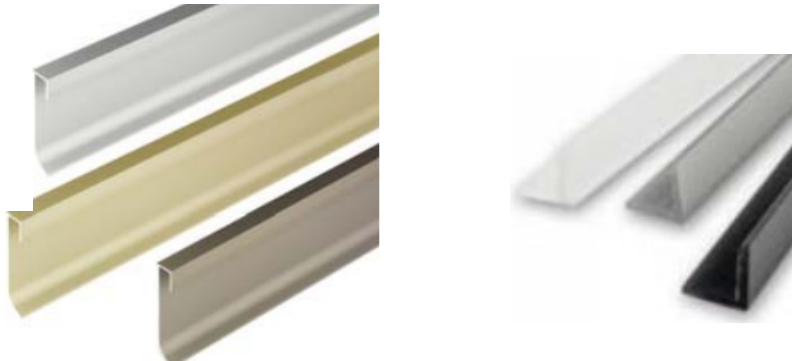

Technical data sheet

Construct LED

Illuminated skirting board made of aluminium

Technical data

Item number	According to the price list
Material skirting board	Aluminum EN AW6060
material cover	Polycarbonat
Color skirting board	silver champagne titanium
color cover	white black gray
Dimensions skirting	Length: 250mm Width: 13mm Height: 60mm Inner dimension for LED Stripe: 9 mm
Dimensions cover	250cm x 11mm x 10mm
Assembly	adhesive mounting Recommended adhesive: Dural Speedflex