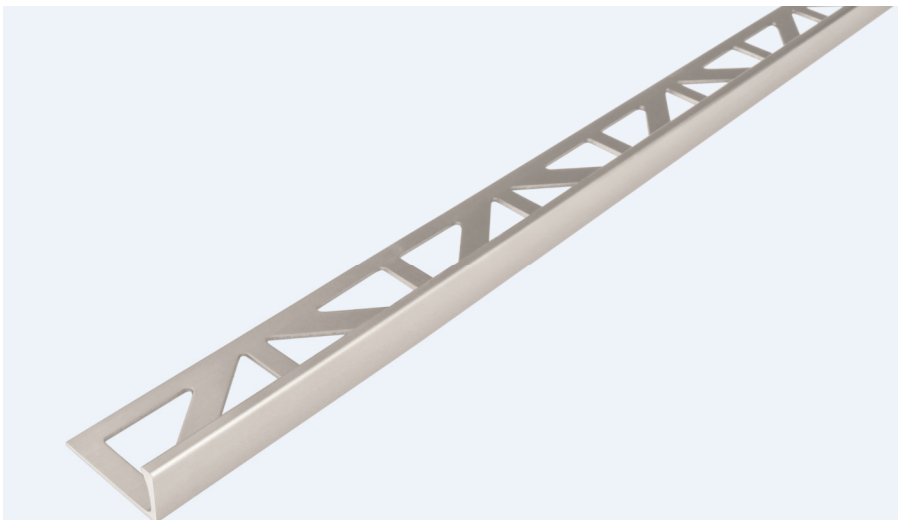

### DSA

<b>Description</b>	L-shaped edge trim for walls and floors with a narrow visible edge
<b>Reference</b>	DSA 20 / DSA 30 / DSA 45 / DSA 60 / DSA 80 / DSA 90 / DSA 100 / DSA 110 / DSA 125 DSA 150 / DSA 165 / DSA 185 / DSA 200 / DSA 220 / DSA 250 / DSA 300
<b>Material</b>	Aluminium
<b>Surface</b>	Natural
<b>Color</b>	Silver
<b>Length</b>	100 cm : only in 6-8-9-10-11-12,5-15 mm Height 250 cm : all Height 300 cm : only in 8-9-10-11-12,5-15 mm Height
<b>Height</b>	2-3-4,5- 6-8-9-10-11-12,5-15-16,5-18,5-20-22-25-30 mm
<b>Visible Width</b>	3 mm
<b>Picture</b>	 <p>The rounded profiles will be replaced by the angular ones in the future</p>